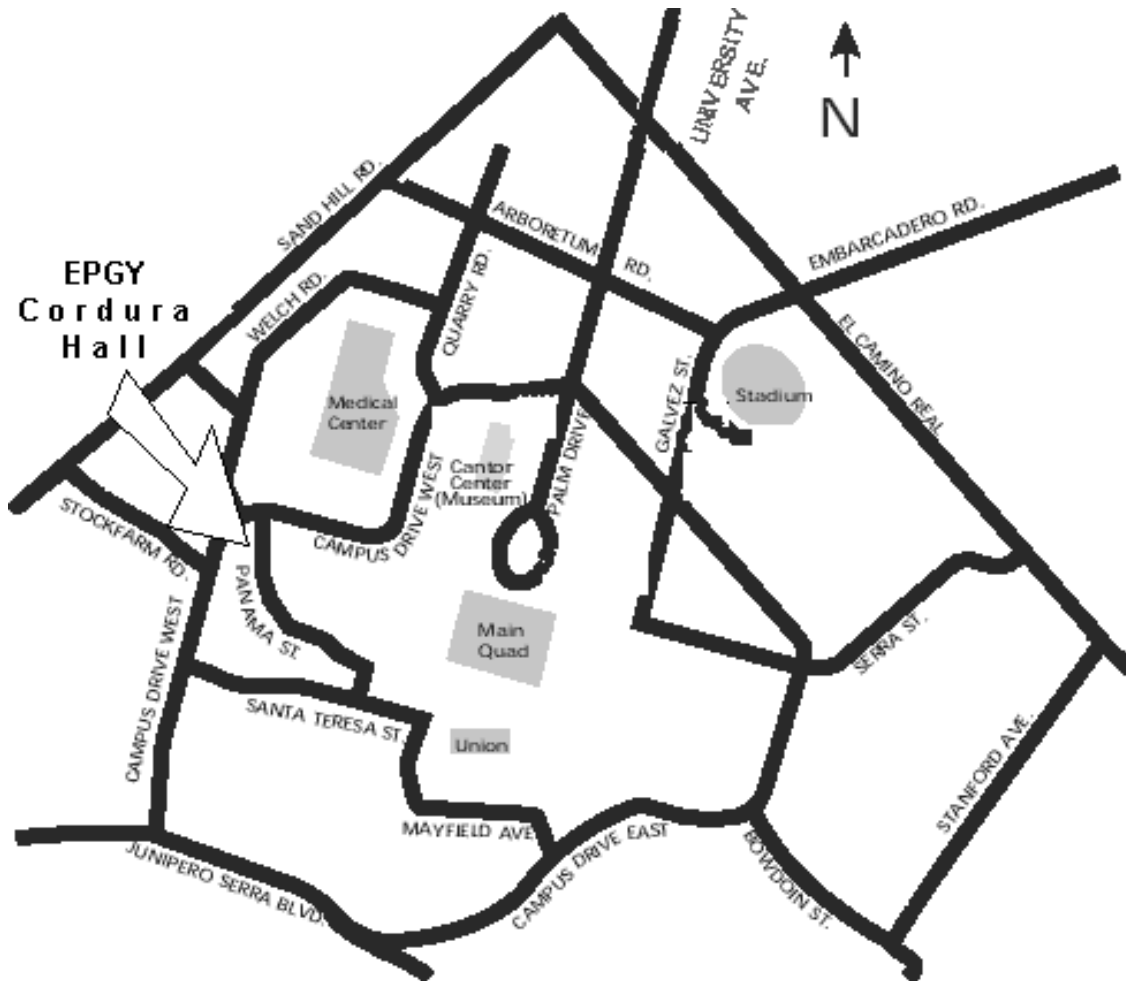

See www.giftedadvocate.org for links to information and directions

Directions

Highway 101

Exit University Avenue and continue into Stanford Campus. Make a right turn on Campus Drive West. Continue on Campus Drive West until Panama Street. Make a left on Panama Street, and Cordura Hall is on your immediate right.

From Highway 280

Exit Sandhill Road and drive towards Palo Alto. Make a right on Stockfarm Road. Make a left on Campus Drive West. Continue until Panama Street. Make a right turn on Panama Street, and Cordura Hall will be immediately to your right.

Parking behind and across the street from Cordura Hall.