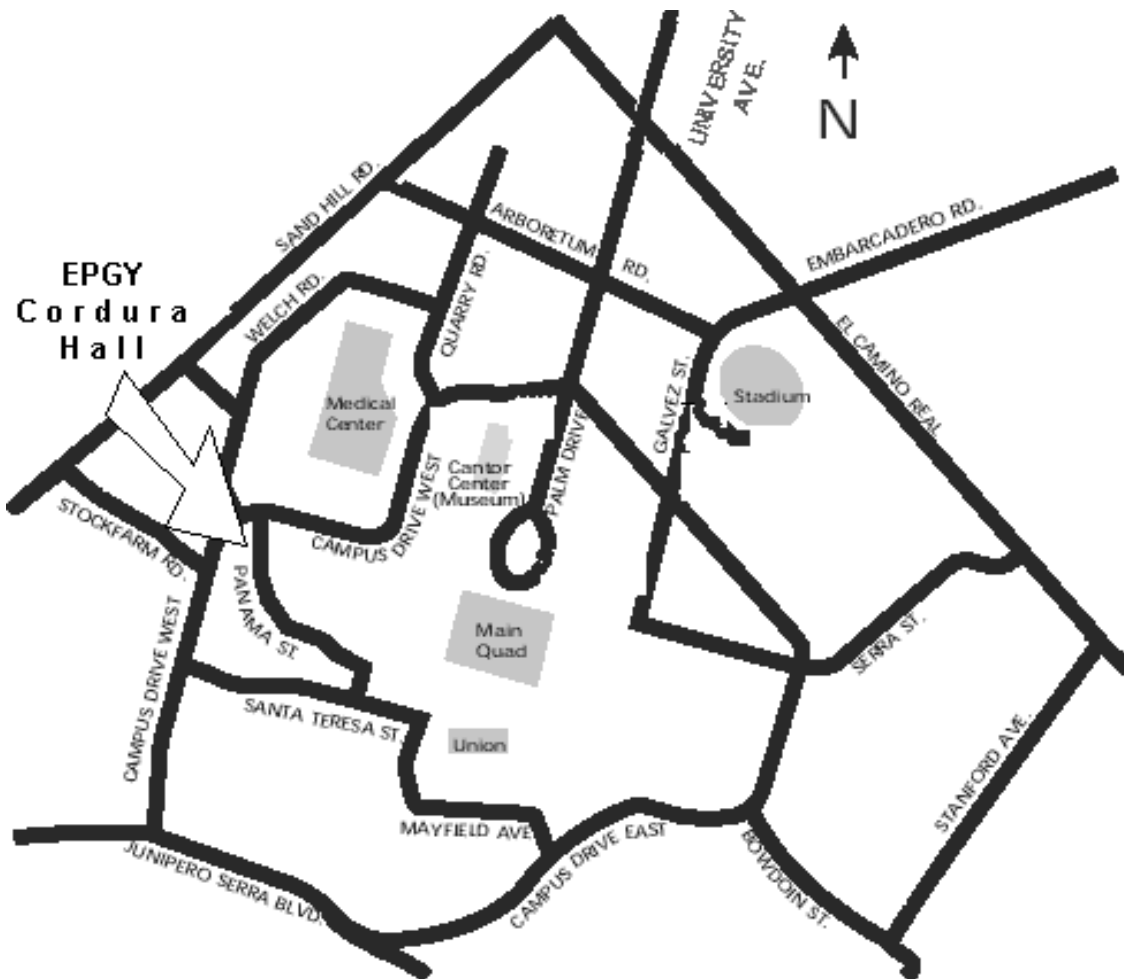

Presentation at Stanford

When: Thursday, November 15, 2007 7-8:30 p.m.

**Where: 100 Cordura Hall at Stanford University
Located at 210 Panama Street**

Discuss the topics with experts in the field.

- Ray Ravaglia, Deputy Director, EPGY
- Rick Sommer, Deputy Director, EPGY
- Vicki Hobel Schultz, Parent liaison and advocate

Please email Vicki Hobel Schultz, at vhobel@comcast.net or call (650) 968-3266 for more information.

See www.giftedadvocate.org for links to information and directions.

Directions

Highway 101

Exit University Avenue and continue into Stanford Campus. Make a right turn on Campus Drive West. Continue on Campus Drive West until Panama Street. Make a left on Panama Street, and Cordura Hall is on your immediate right.

From Highway 280

Exit Sandhill Road and drive towards Palo Alto. Make a right on Stockfarm Road. Make a left on Campus Drive West. Continue until Panama Street. Make a right turn on Panama Street, and Cordura Hall will be immediately to your right.

Parking behind and across the street from Cordura Hall.